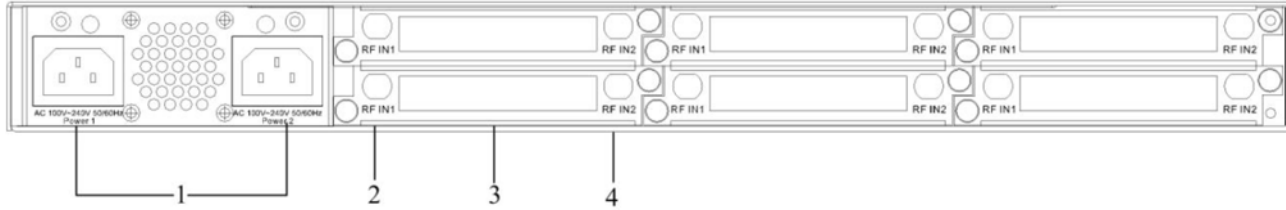

ماژول تیونر (2x RF Input)

Power switch/Fuse/Socket	1
RF in1 interface	2
CAMs /Smart card slots	3
RF in2 interface	4

StreamIn	12*RF and 12*IP input over UDP or RTP protocol MPTS/SPTS , 1000M Base Ethernet Interface/SFP interface		
Tuner section	DVBS	Input Frequency	950-2150MHz
		Symbol rate	1-45Msps
		Signal Strength	-65~-25dBm
		FEC Demodulation	1/2, 2/3, 3/4, 5/6, 7/8 QPSK
	DVBS2	Input Frequency	950-2150MHz
		Symbol rate	QPSK/8PSK: 1~45Mbauds
		Code rate	1/2, 3/5, 2/3, 3/4, 4/5, 5/6, 8/9, 9/10
		Demodulation Mode	QPSK, 8PSK
Stream Out	12*IP output over UDP/RTP/RTSP 1000M BaseT Ethernet Interface (UDP/RTPunicast / multicast)		

BEHIN MEDIA ELECTRONIC CO.

#10, No.86, 2nd Andisheh St., North Sohrevardi Ave., Tehran- IRAN

Tel: +98-21-88409894

Fax: +98-21-88455791