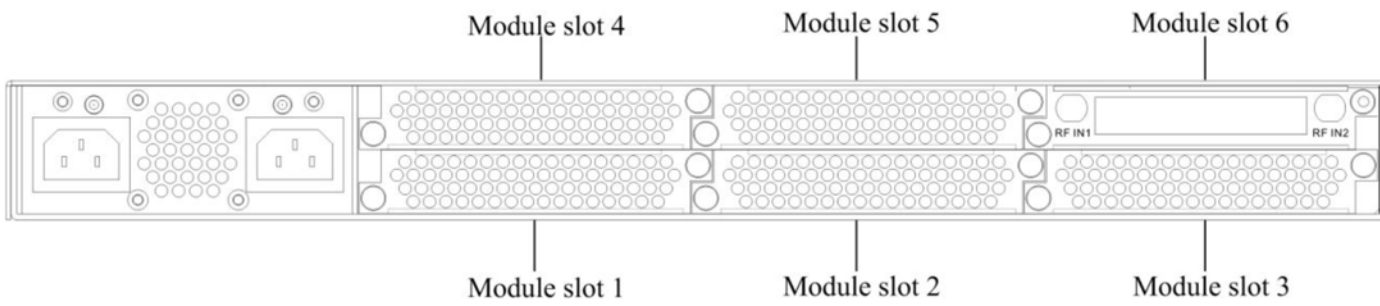

BEHIN MEDIA ELECTRONIC Co.

#10, No.86, 2nd Andisheh St., North Sohrevardi Ave., Tehran- IRAN

Tel: +98-21-88409894

Fax: +98-21-88455791